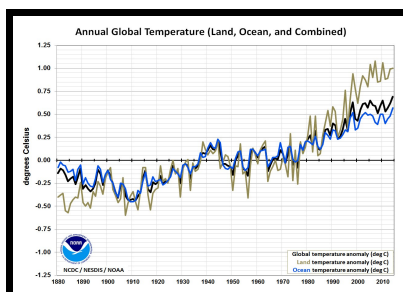

CLIMATE ART EXHIBITION

8th May - 7th June

GREENHOUSE GALLERY

42-46 Bethel Street Norwich

Tuesday - Saturday – 10 – 4.30pm

Sundays during Open Studios

Affordable original art, including paintings, prints, etchings & watercolours

**Prints, cards and books alongside an exhibition of writings, poems
and information about climate change**

INCLUDING WORK BY: Vanna Bartlett, Erika Best, Dot Cobley, Chris Hann, Jane Ironside, Evie Janssens, Martin Langford, Rory McShane, Sarah Passingham, Martin Thake, Tigger, Julia Webb, Lynn Woollacott and Sophie Yeoman

www.Greenhousetrust.co.uk